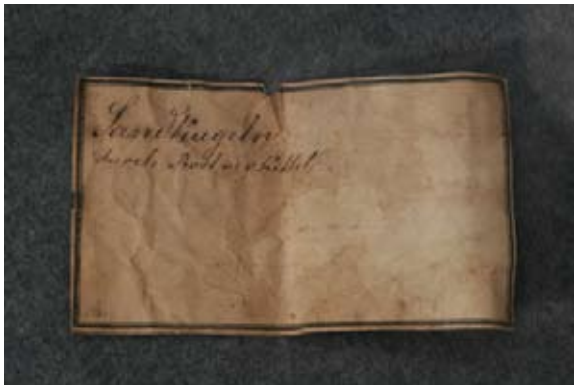

Registration No :
329038

Another No :
188, A25

Sample :
"Limonite" in spherical shape

Locality :