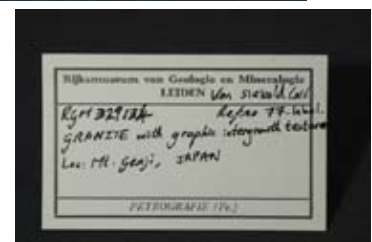

Registration No :
329134

Another No :
77

Sample :
Granite with graphic intergrowth texture

Locality :
Mt. Genjiyama, Tokushima Pref.

Important labels :
"Asyu Genjiyama unmosou" on the specimen. "Schriftgranit"