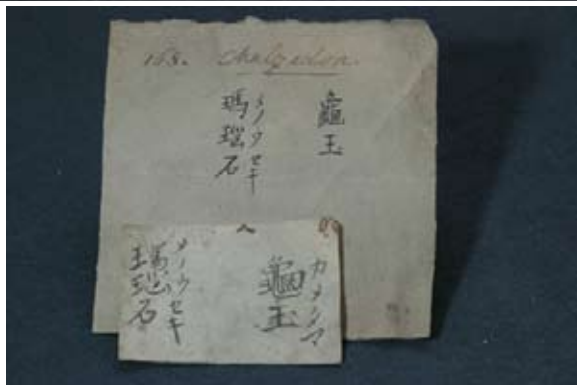

Registration No :
328730

Another No :
168

Sample :
Agate

Locality :