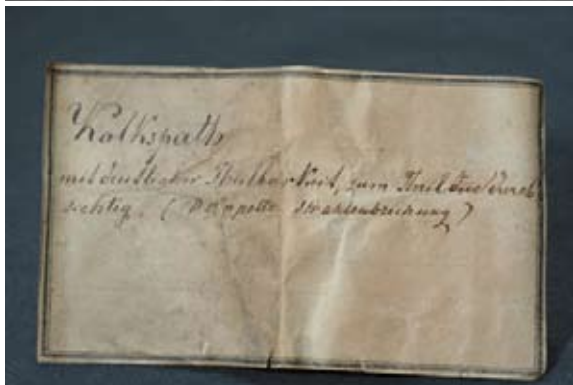

Registration No :
328962

Another No :
118

Sample :
Calcite

Locality :