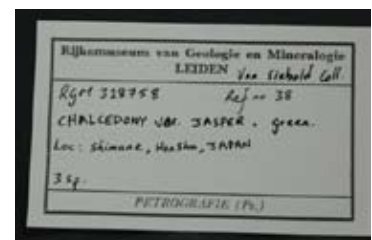

Registration No :  
328758

Another No :  
38

Sample :  
Green Jasper

Locality :  
Shimane Pref.

Important labels :

"Aodama, Izumonokuni (青玉、出雲国大社ヨリ出ル。玉造トモ云。神玉トモ云 in Japanese)" on the specimen

Hoffmann's Reg. No. & description :