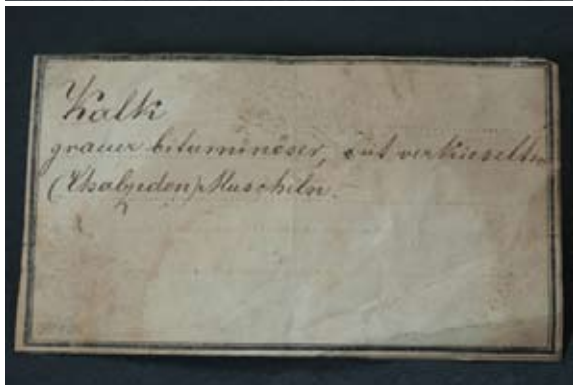

Registration No :
328977

Another No :
A65

Sample :
Limestone including chert

Locality :