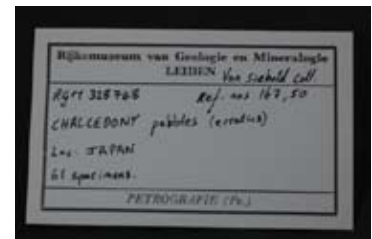

Important labels :
"Grössere Chalzedon Gerölle"

Hoffmann's Reg. No. & description :
167 : Eine Kapsel mit Chalzedon größer