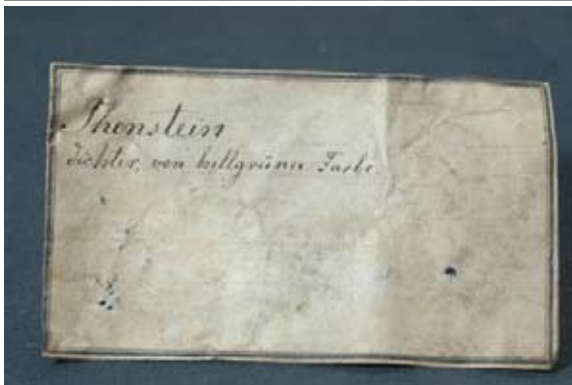

Registration No :
328907

Another No :
113

Sample :
Altered porphyry

Locality :

Important labels :

"Thonstein, dichter, von hellgrüner Farbe", "Shitatsuishi"