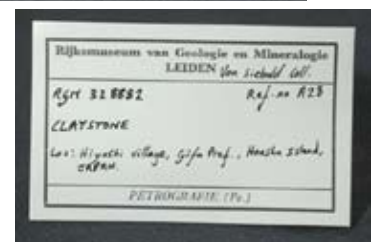

Registration No :
32882

Another No :
A28

Sample :
Clay stone

Locality :
Tsukiyoshi, Gifu Pref.

Important labels :
"Thon, lockeriger", "Thonerde, Mino-Tsukiyosimura (Tsukiyoshi-Village, Gifu Pref.) Kahiseki (Kai-stone)"

Hoffmann's Reg. No. & description :
28 : Oekeniger Thon