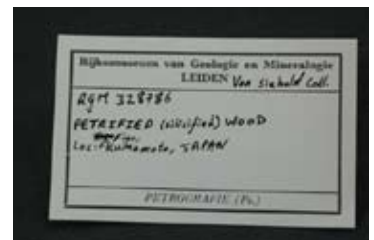

Hoffmann's Reg. No. & description :
176 : Holzstein aus Figo Versteinertes Kampfholz