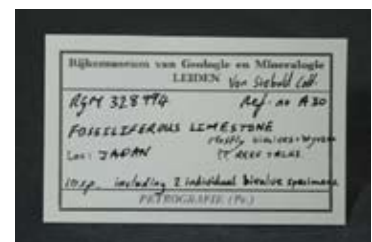

Registration No :
328994

Another No :
A30

Sample :
Limestone including fossils of bivalvia, bryozoa etc

Locality :

Important labels :
"Muschelconglomerat"

Hoffmann's Reg. No. & description :
30 : Muschelconglomerat