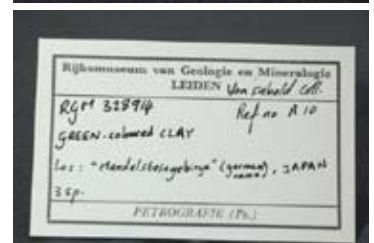

Registration No :
328914

Another No :
A10

Sample :
Clay stone

Locality :

Important labels :

"Grünerde aus dem Mandelsteingebirge", "Deiryoku (green mud), Graene kleiaerde" On the specimen