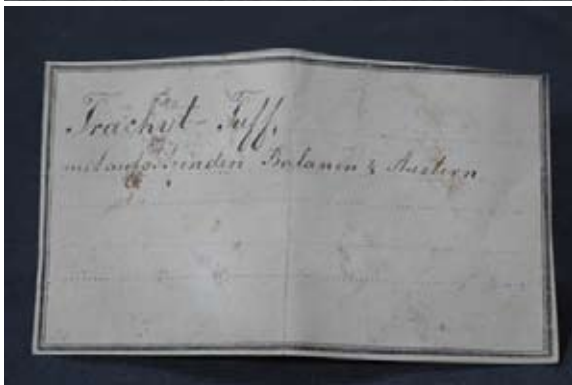

Registration No :
328997

Another No :
50

Sample :
Trachytic tuff including fossil

Locality :