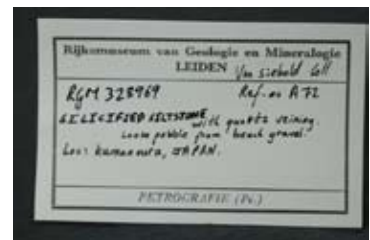

Registration No :
328969

Another No :
A72

Sample :
Pebble of siltstone

Locality :
Kumanoura, Kochi Pref.

Important labels :
"Thonstein, schwarzgrauer mit Quarzadern Gerölle v. Kumanoura", "uit Kumanoura ryumonseki" on the specimen