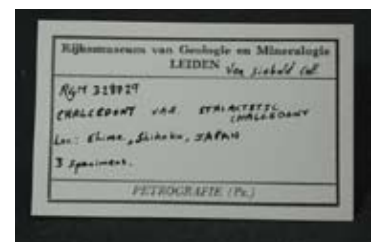

Hoffmann's Reg. No. & description :
161 : Chalzedon, schönes Stück, stalaktisch aus Ijo auf Sikok