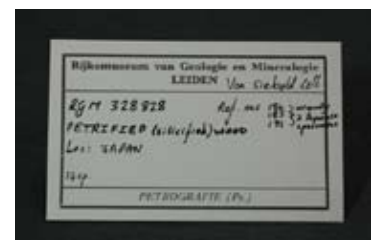

Registration No :
328828

Another No :
184, 185, 192

Sample :
Petrified wood

Locality :

Important labels :
"Holzstein"

Hoffmann's Reg. No. & description :
184 : Holzstein